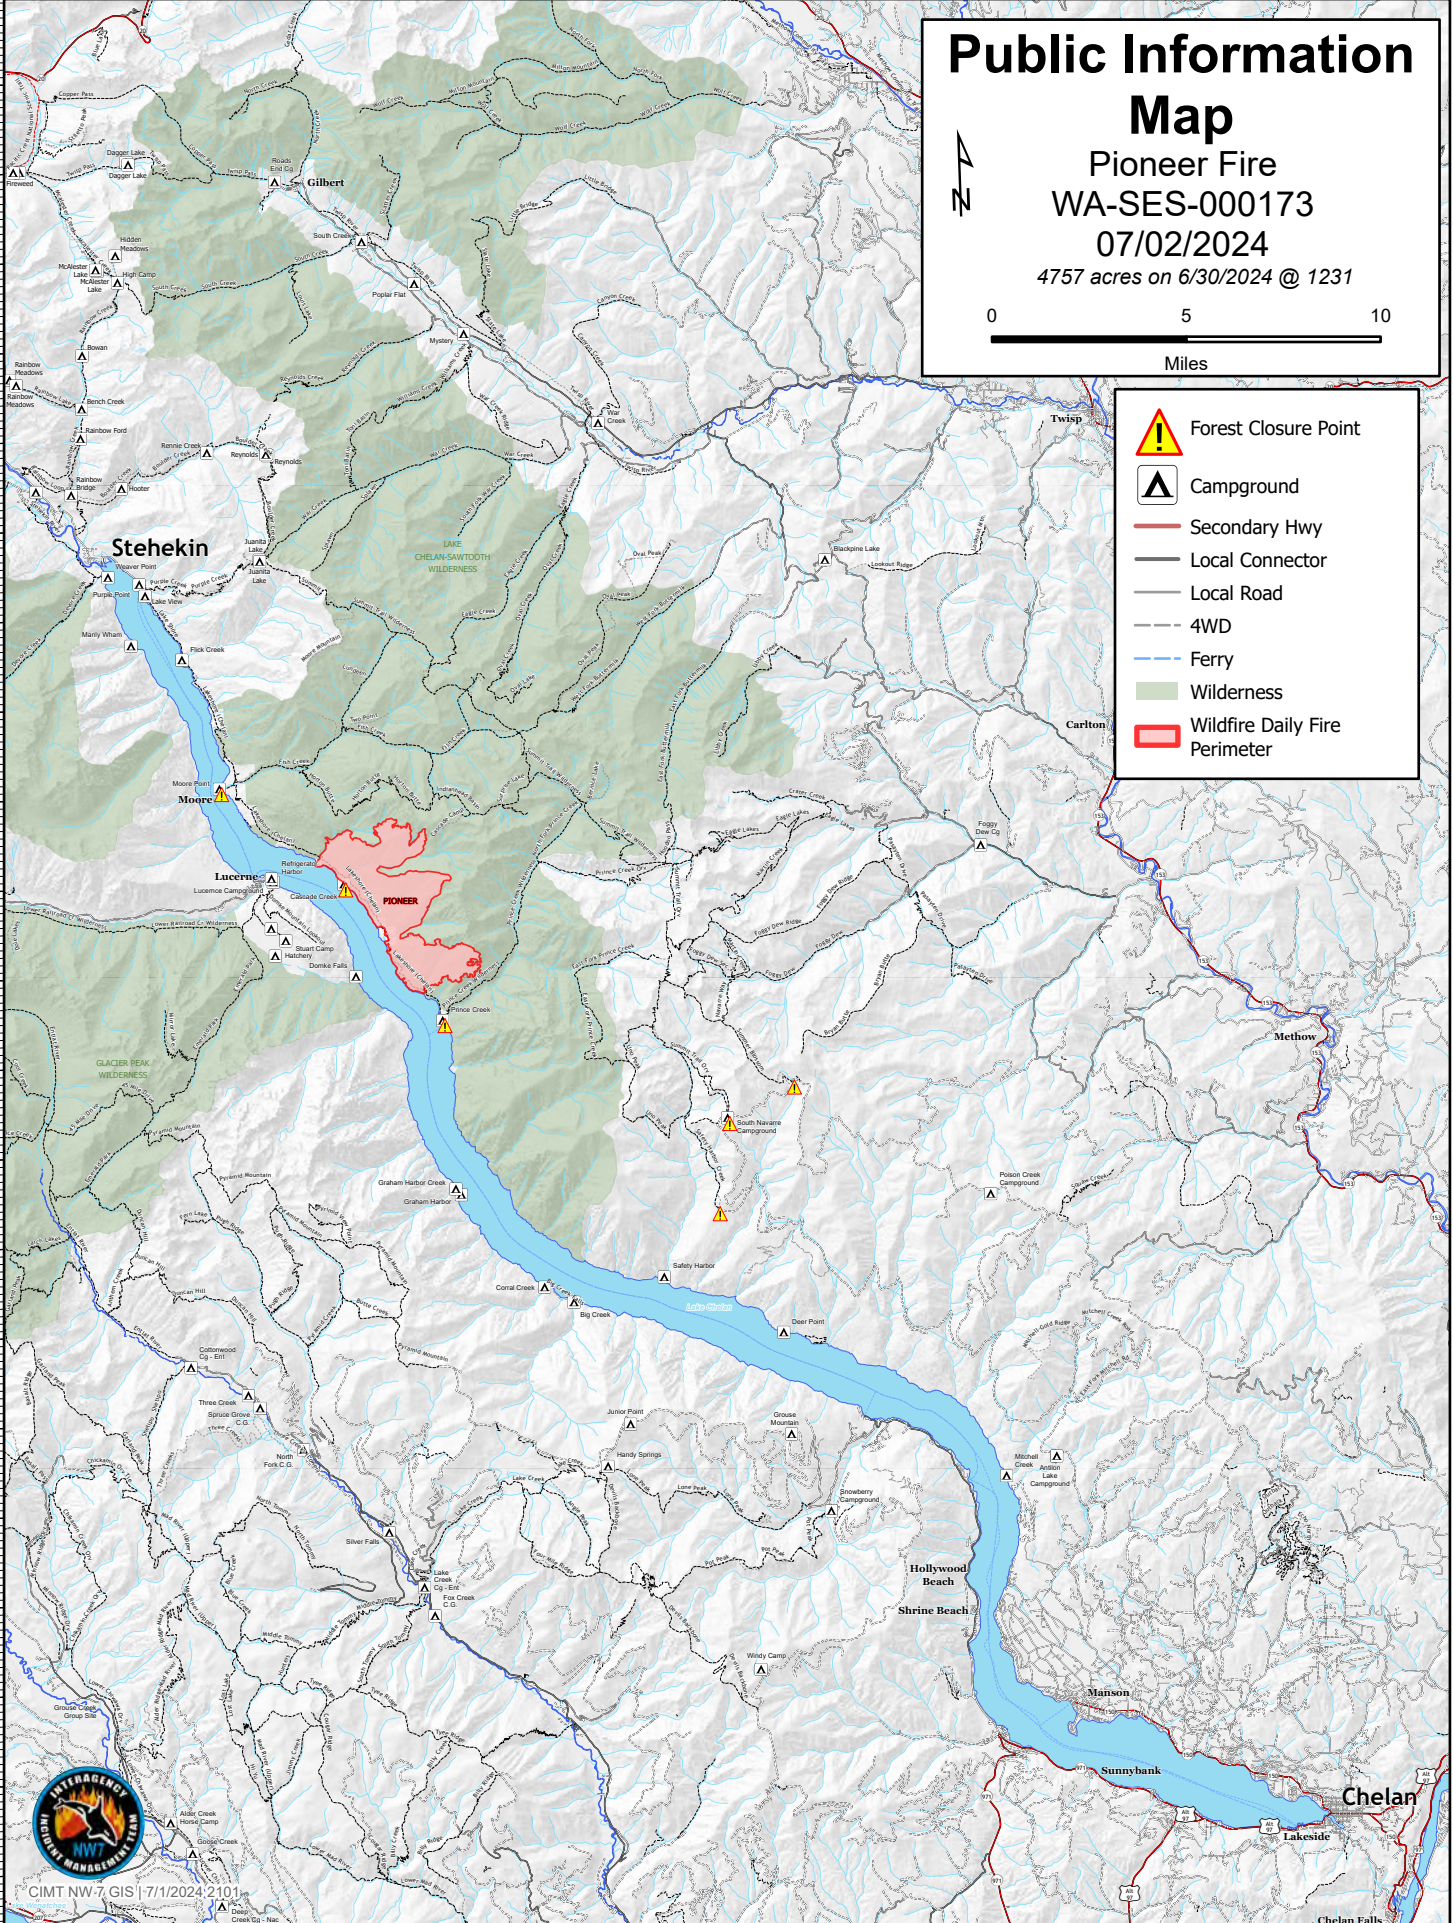

120°40'W 120°30'W 120°20'W 120°10'W 120°W

48°30'N 48°20'N 48°10'N 48°N 47°50'N

Public Information Map

Pioneer Fire WA-SES-000173

07/02/2024

4757 acres on 6/30/2024 @ 1231

- Forest Closure Point
- Campground
- Secondary Hwy
- Local Connector
- Local Road
- 4WD
- Ferry
- Wilderness
- Wildfire Daily Fire Perimeter

Chelan

Lakeside

Chelan Falls